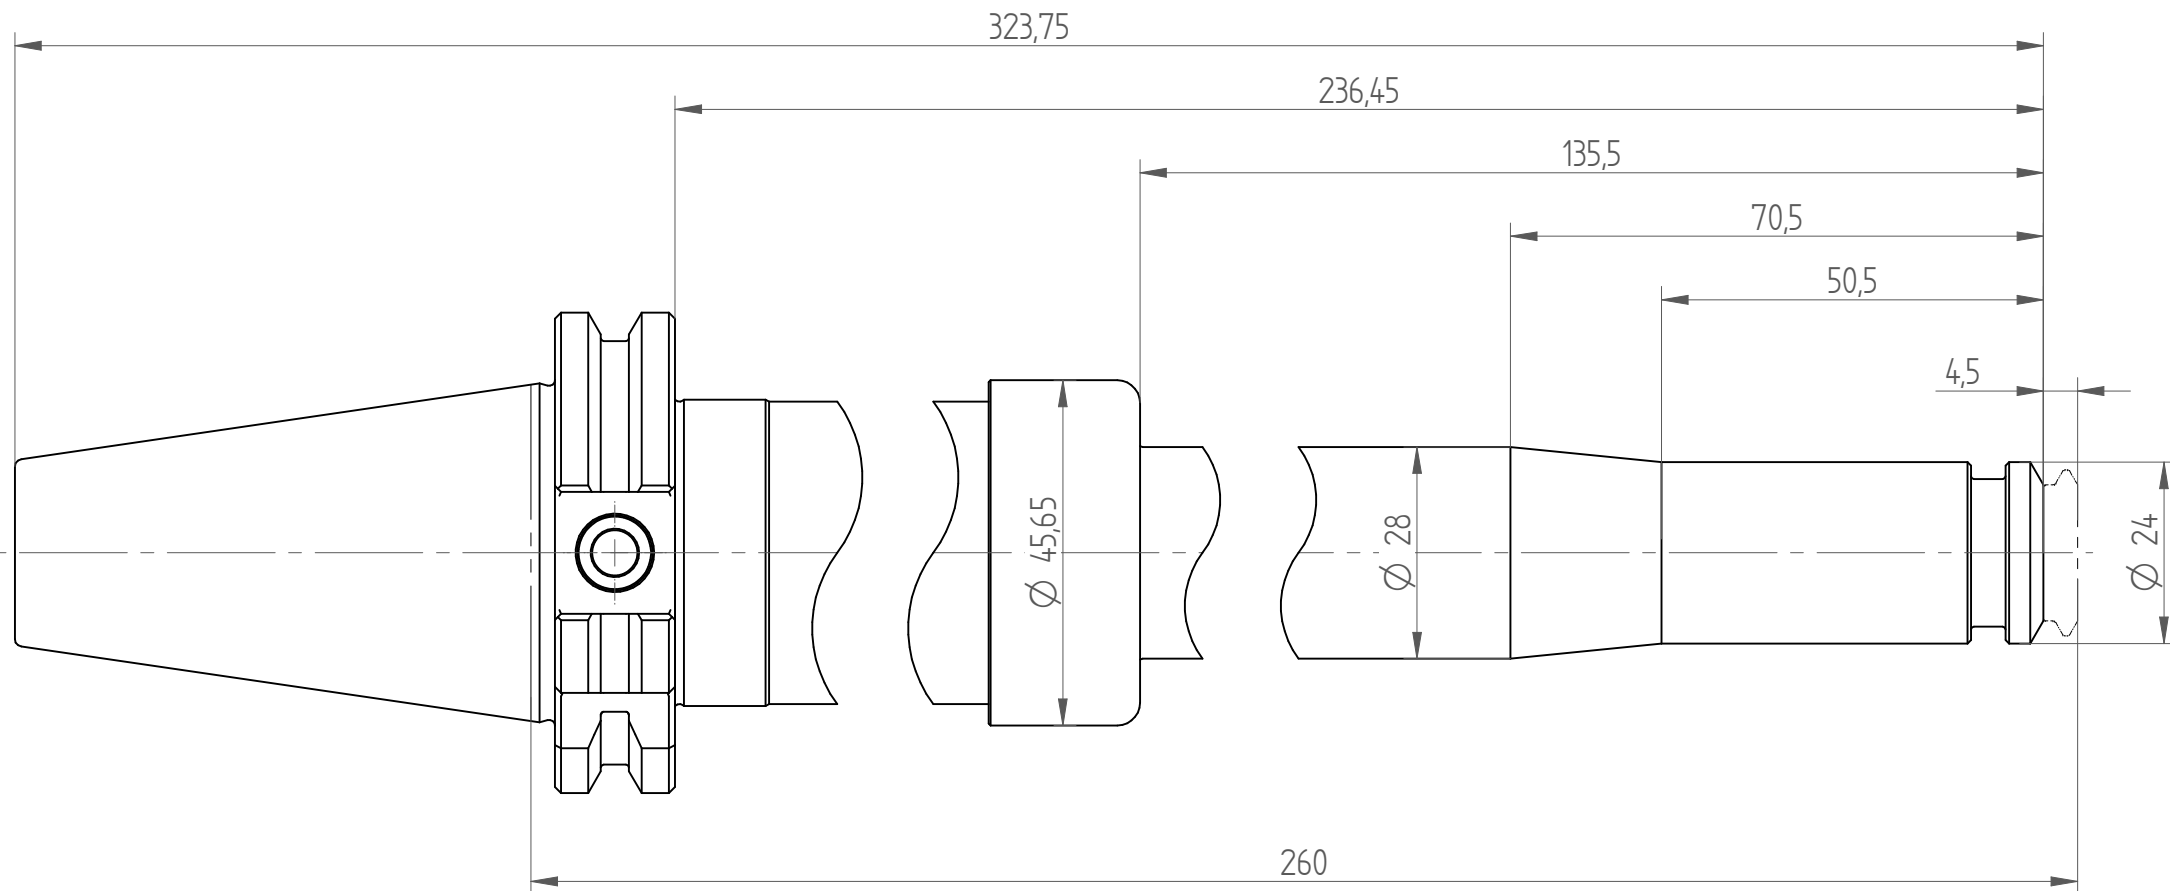

Swiss
Precision
Tools

REGO-FIX®

REGO-FIX AG
Obermattweg 60
4456 Tenniken / Switzerland

Phone +41 61 976 14 66
Fax +41 61 976 14 14
www.rego-fix.com

This is a non-controlled copy. All information given herein is subject to change without notice

The information given herein has been carefully checked and is believed to be correct. REGO-FIX, however, assumes no responsibility or liability for any errors, inaccuracies or omissions that may appear in this drawing

This document is subject to copyright laws. No part of this document may be reproduced or transmitted in any form or any means, electronic or mechanic, for any purpose, without the express written permission of REGO-FIX

Type : TC40_PG15x260_XL
Part No. : 884273090
Date : 15.01.2015
Scale : 1:1